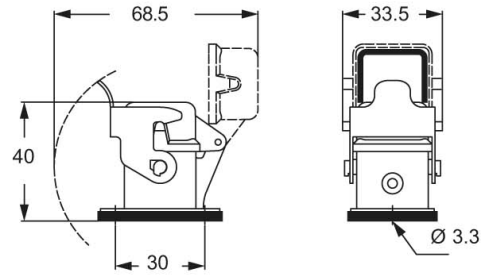

Part number

CKAX 03 ILS

Brief description:

bulkhead mounting housings with single lever, size "21.21", with metal cover, for female insert, metal version, IP44, IP66/IP67 degree of protection with CKR 65 kit or CKR 65 D kit.

Product description		Approvals / Standards	
Version	Metallic type	Quality mark	 type: 12, (type 4/4X only with kit CKR 65 or CKR 65 D),  , EAC
Series	Bulkhead mounting housings with 1 lever	Conformity	CQC, CE
Product type	with stainless steel lever	General ordering information	
Variant	with metal cover, for female insert	EAN13 code	8015747002417
Family	CKA metal enclosures	Tariff number	85369095
Size	size "21.21"	Packaging Information	
Technical data		Sub-packaging length	100,00 mm
Operating temperature range (min, max)	-40°C ... +125°C	Sub-packaging height	58,00 mm
Material	metal	Sub-packaging width	145,00 mm
IP degree of protection	IP44 (IP66/IP67 with CKR 65/CKR 65 D kits)	Sub-packaging weight	0,61 kg
Further technical details		Sub-packaging volume	0,84 dm ³
Weight	60,50 g	Sub-packaging description	Carton Box
		Sub-packaging quantity	10 Pcs
		Sub-packaging EAN barcode	8015747002431

Part number

CKAX 03 ILS

Catalogue drawings

panel cut-out for enclosures, dimensions in mm

CKA ILS

CKA ILSA

CKAX ILS

CKAX ILSA