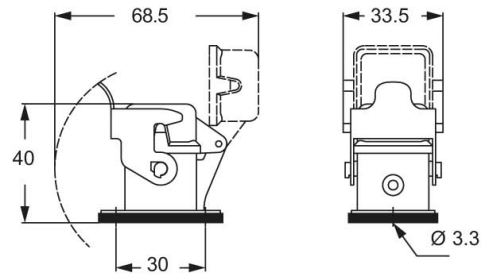

Part number

CKAX 03 ILS

Brief description:

bulkhead mounting housings with single lever, size "21.21", with metal cover, for female insert, metal version, IP44, IP66/IP67 degree of protection with CKR 65 kit or CKR 65 D kit.

Product description		Approvals / Standards	
Version	Metallic type	Quality mark	 type: 12, (type 4/4X only with kit CKR 65 or CKR 65 D),  , EAC
Series	Bulkhead mounting housings with 1 lever	Conformity	CQC, CE
Product type	with stainless steel lever	General ordering information	
Variant	with metal cover, for female insert	EAN13 code	8015747002417
Family	CKA metal enclosures	Tariff number	85369095
Size	size "21.21"	Packaging Information	
Technical data		Sub-packaging length	100,00 mm
Operating temperature range (min, max)	-40°C ... +125°C	Sub-packaging height	58,00 mm
Material	metal	Sub-packaging width	145,00 mm
IP degree of protection	IP44 (IP66/IP67 with CKR 65/CKR 65 D kits)	Sub-packaging weight	0,61 kg
Further technical details		Sub-packaging volume	0,84 dm ³
Weight	60,50 g	Sub-packaging description	Carton Box
		Sub-packaging quantity	10 Pcs
		Sub-packaging EAN barcode	8015747002431

Part number

CKAX 03 ILS

Catalogue drawings

panel cut-out for enclosures, dimensions in mm

CKA ILS

CKA ILSA

CKAX ILS

CKAX ILSA