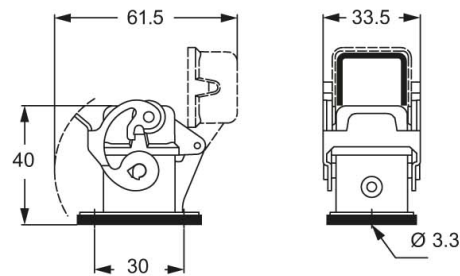

Part number

CKAX 03 ILS

Brief description:

bulkhead mounting housings with single lever, size "21.21", with metal cover, for female insert, metal version, IP44, IP66/IP67 degree of protection with CKR 65 kit or CKR 65 D kit.

Product description		Approvals / Standards	
Version	Metallic type	Quality mark	 type: 12, (type 4/4X only with kit CKR 65 or CKR 65 D),  , EAC
Series	Bulkhead mounting housings with 1 lever	Conformity	CQC, CE
Product type	with stainless steel lever	General ordering information	
Variant	with metal cover, for female insert	EAN13 code	8015747002417
Family	CKA metal enclosures	Tariff number	85369095
Size	size "21.21"	Packaging Information	
Technical data		Sub-packaging length	100,00 mm
Operating temperature range (min, max)	-40°C ... +125°C	Sub-packaging height	58,00 mm
Material	metal	Sub-packaging width	145,00 mm
IP degree of protection	IP44 (IP66/IP67 with CKR 65/CKR 65 D kits)	Sub-packaging weight	0,61 kg
Further technical details		Sub-packaging volume	0,84 dm ³
Weight	60,50 g	Sub-packaging description	Carton Box
		Sub-packaging quantity	10 Pcs
		Sub-packaging EAN barcode	8015747002431

Part number

CKAX 03 ILS

Catalogue drawings

panel cut-out for enclosures, dimensions in mm

CKA ILS

CKA ILSA

CKAX ILS

CKAX ILSA