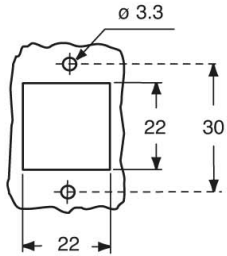

Part number

CKAX 03 ILS

Brief description:

bulkhead mounting housings with single lever, size "21.21", with metal cover, for female insert, metal version, IP44, IP66/IP67 degree of protection with CKR 65 kit or CKR 65 D kit.

Product description		Approvals / Standards	
Version	Metallic type	Quality mark	 type: 12, (type 4/4X only with kit CKR 65 or CKR 65 D),  , EAC
Series	Bulkhead mounting housings with 1 lever	Conformity	CQC, CE
Product type	with stainless steel lever	General ordering information	
Variant	with metal cover, for female insert	EAN13 code	8015747002417
Family	CKA metal enclosures	Tariff number	85369095
Size	size "21.21"	Packaging Information	
Technical data		Sub-packaging length	100,00 mm
Operating temperature range (min, max)	-40°C ... +125°C	Sub-packaging height	58,00 mm
Material	metal	Sub-packaging width	145,00 mm
IP degree of protection	IP44 (IP66/IP67 with CKR 65/CKR 65 D kits)	Sub-packaging weight	0,61 kg
Further technical details		Sub-packaging volume	0,84 dm ³
Weight	60,50 g	Sub-packaging description	Carton Box
		Sub-packaging quantity	10 Pcs
		Sub-packaging EAN barcode	8015747002431

Part number

CKAX 03 ILS

Catalogue drawings

panel cut-out for enclosures, dimensions in mm

CKA ILS

CKA ILSA

CKAX ILS

CKAX ILSA